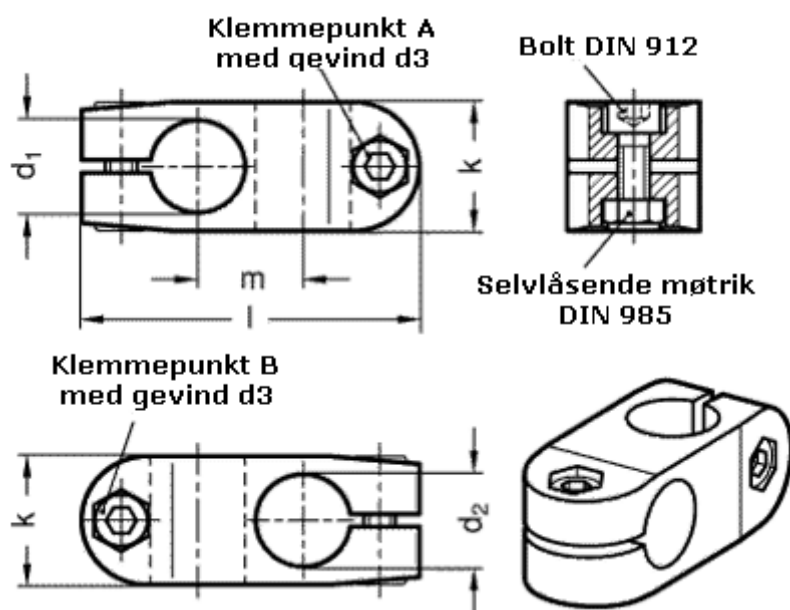

Article number: 20131B18B182NI

Description: E+G Two-way connector
GN131-B18-B18-2-NI

Measures

Adjustable clamp lever = GN 911-M 6-22 have to be ordered separately

| | |
|----|-------|
| d1 | = 18 |
| d2 | = 18 |
| d3 | = M 6 |
| k | = 25 |
| l1 | = 64 |
| m | = 20 |